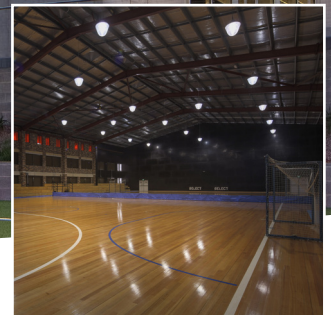

Valentine Sports Park

CLIENT

Football NSW

VALUE

$17 million

CONTRACT DURATION

50 weeks

COMPLETION DATE

December 2014

LOCATION

Glenwood, NSW

CONTRACT TYPE

Design & Construct

START DATE

November 2013

Taylor delivered a $16 million refurbishment and expansion of Valentine Sports Park in Sydney's north-west, headquarters of Football NSW and the home of Football in New South Wales.

Taylor delivered a $16 million refurbishment and expansion of Valentine Sports Park in Sydney's north-west, headquarters of Football NSW and the home of Football in New South Wales.

The purpose of the redevelopment was to provide improved and expanded facilities for country NSW, interstate and international teams to play and train, in addition to servicing the sport and recreation needs of the local community.

Taylor completed a redevelopment to three of the existing playing fields and the 62 room accommodation facility. The primary requirement included the design and construction of a 9,000m², three level state of the art indoor sports centre to include the office headquarters for Football NSW.

The multi-purpose building features an international full size FIFA approved futsal court with timber sprung floor, grandstand seating for spectators, a modern scoreboard, new administration centre, food and beverage facilities and external infrastructure work

upgrades including new field lighting. The facility is also fitted with the latest technology platforms allowing the Sports Park to host conferences and training days that can be shared regionally and interstate.